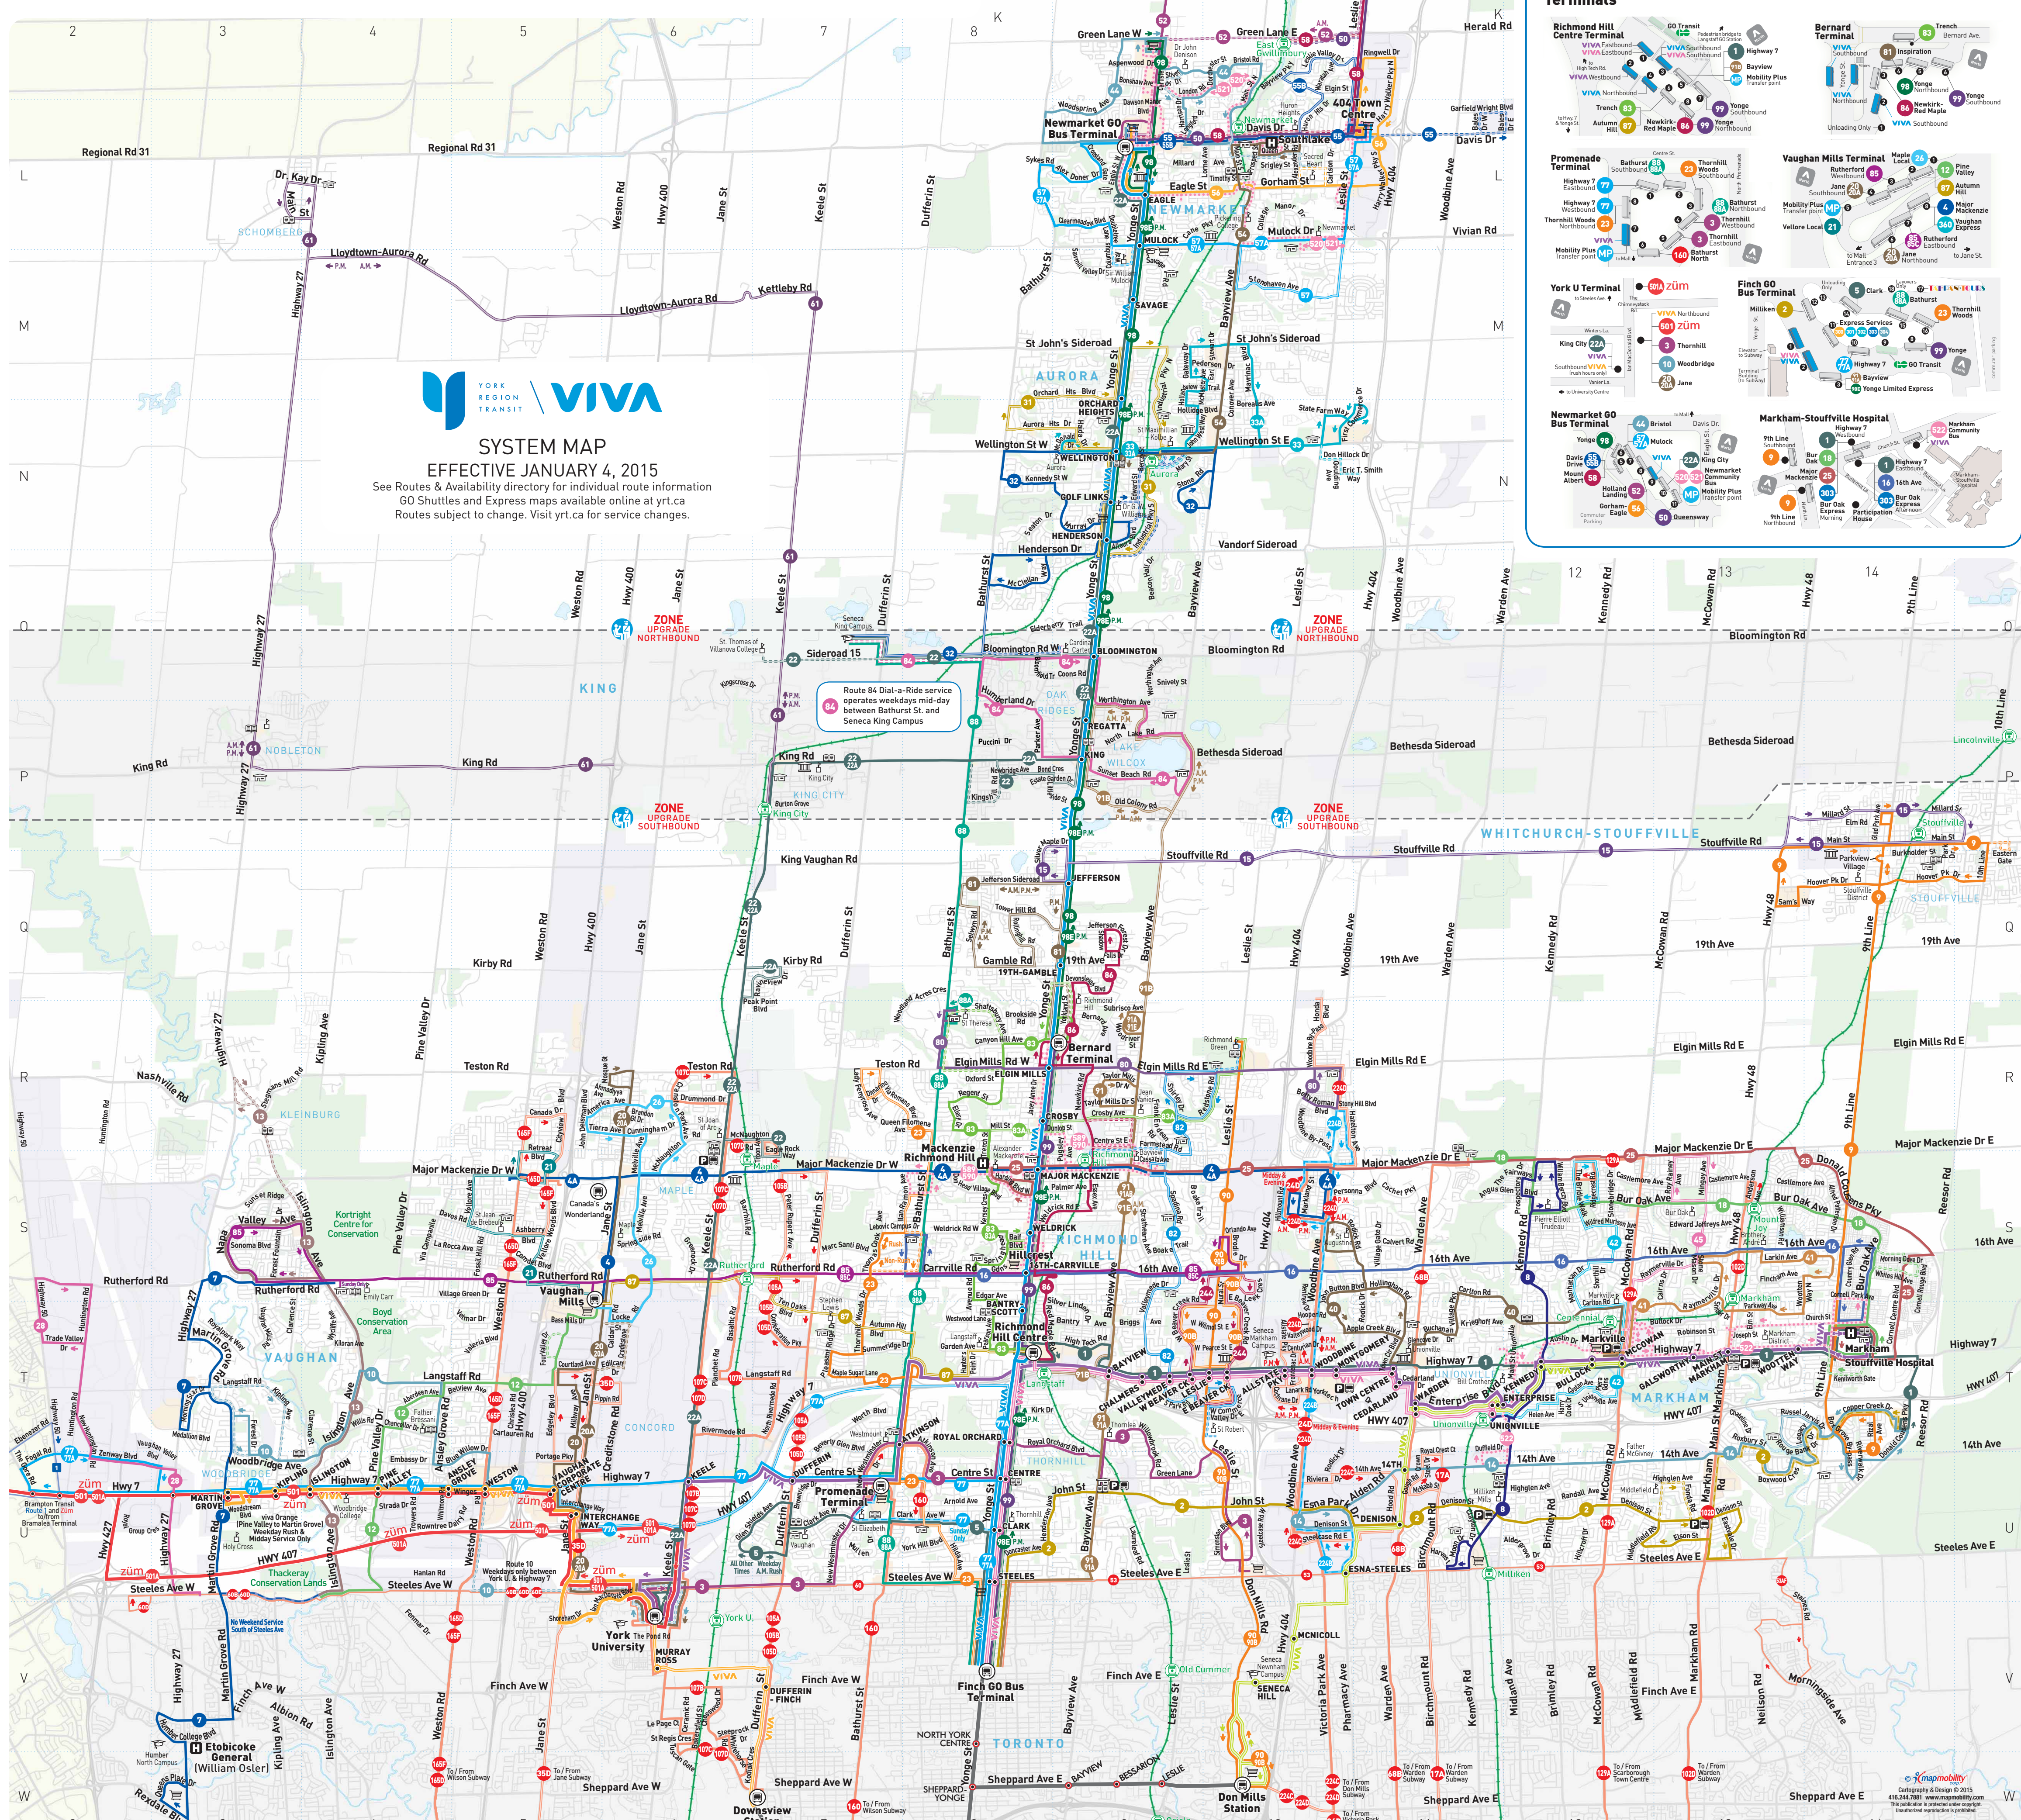

**Legend**

- Vivastation / Service
- Regular Service<sup>1</sup>
- Weekends Only
- Rush Hours Only<sup>2</sup>
- Limited Service
- Community Route
- Future Expansion
- TTC Route Serving York Region
- Free transfer to/from YRT
- Extra fare required for travel south of Steeles Ave.
- TTC Route Bordering York Region<sup>3</sup>
- GO Train Station<sup>4</sup>
- Fare Zone Upgrade
- Major Bus Terminal
- Park & Ride
- Community Centre
- Shopping Centre
- Hospital
- Municipal Office
- Secondary School
- College/University
- Direction of Travel
- Library